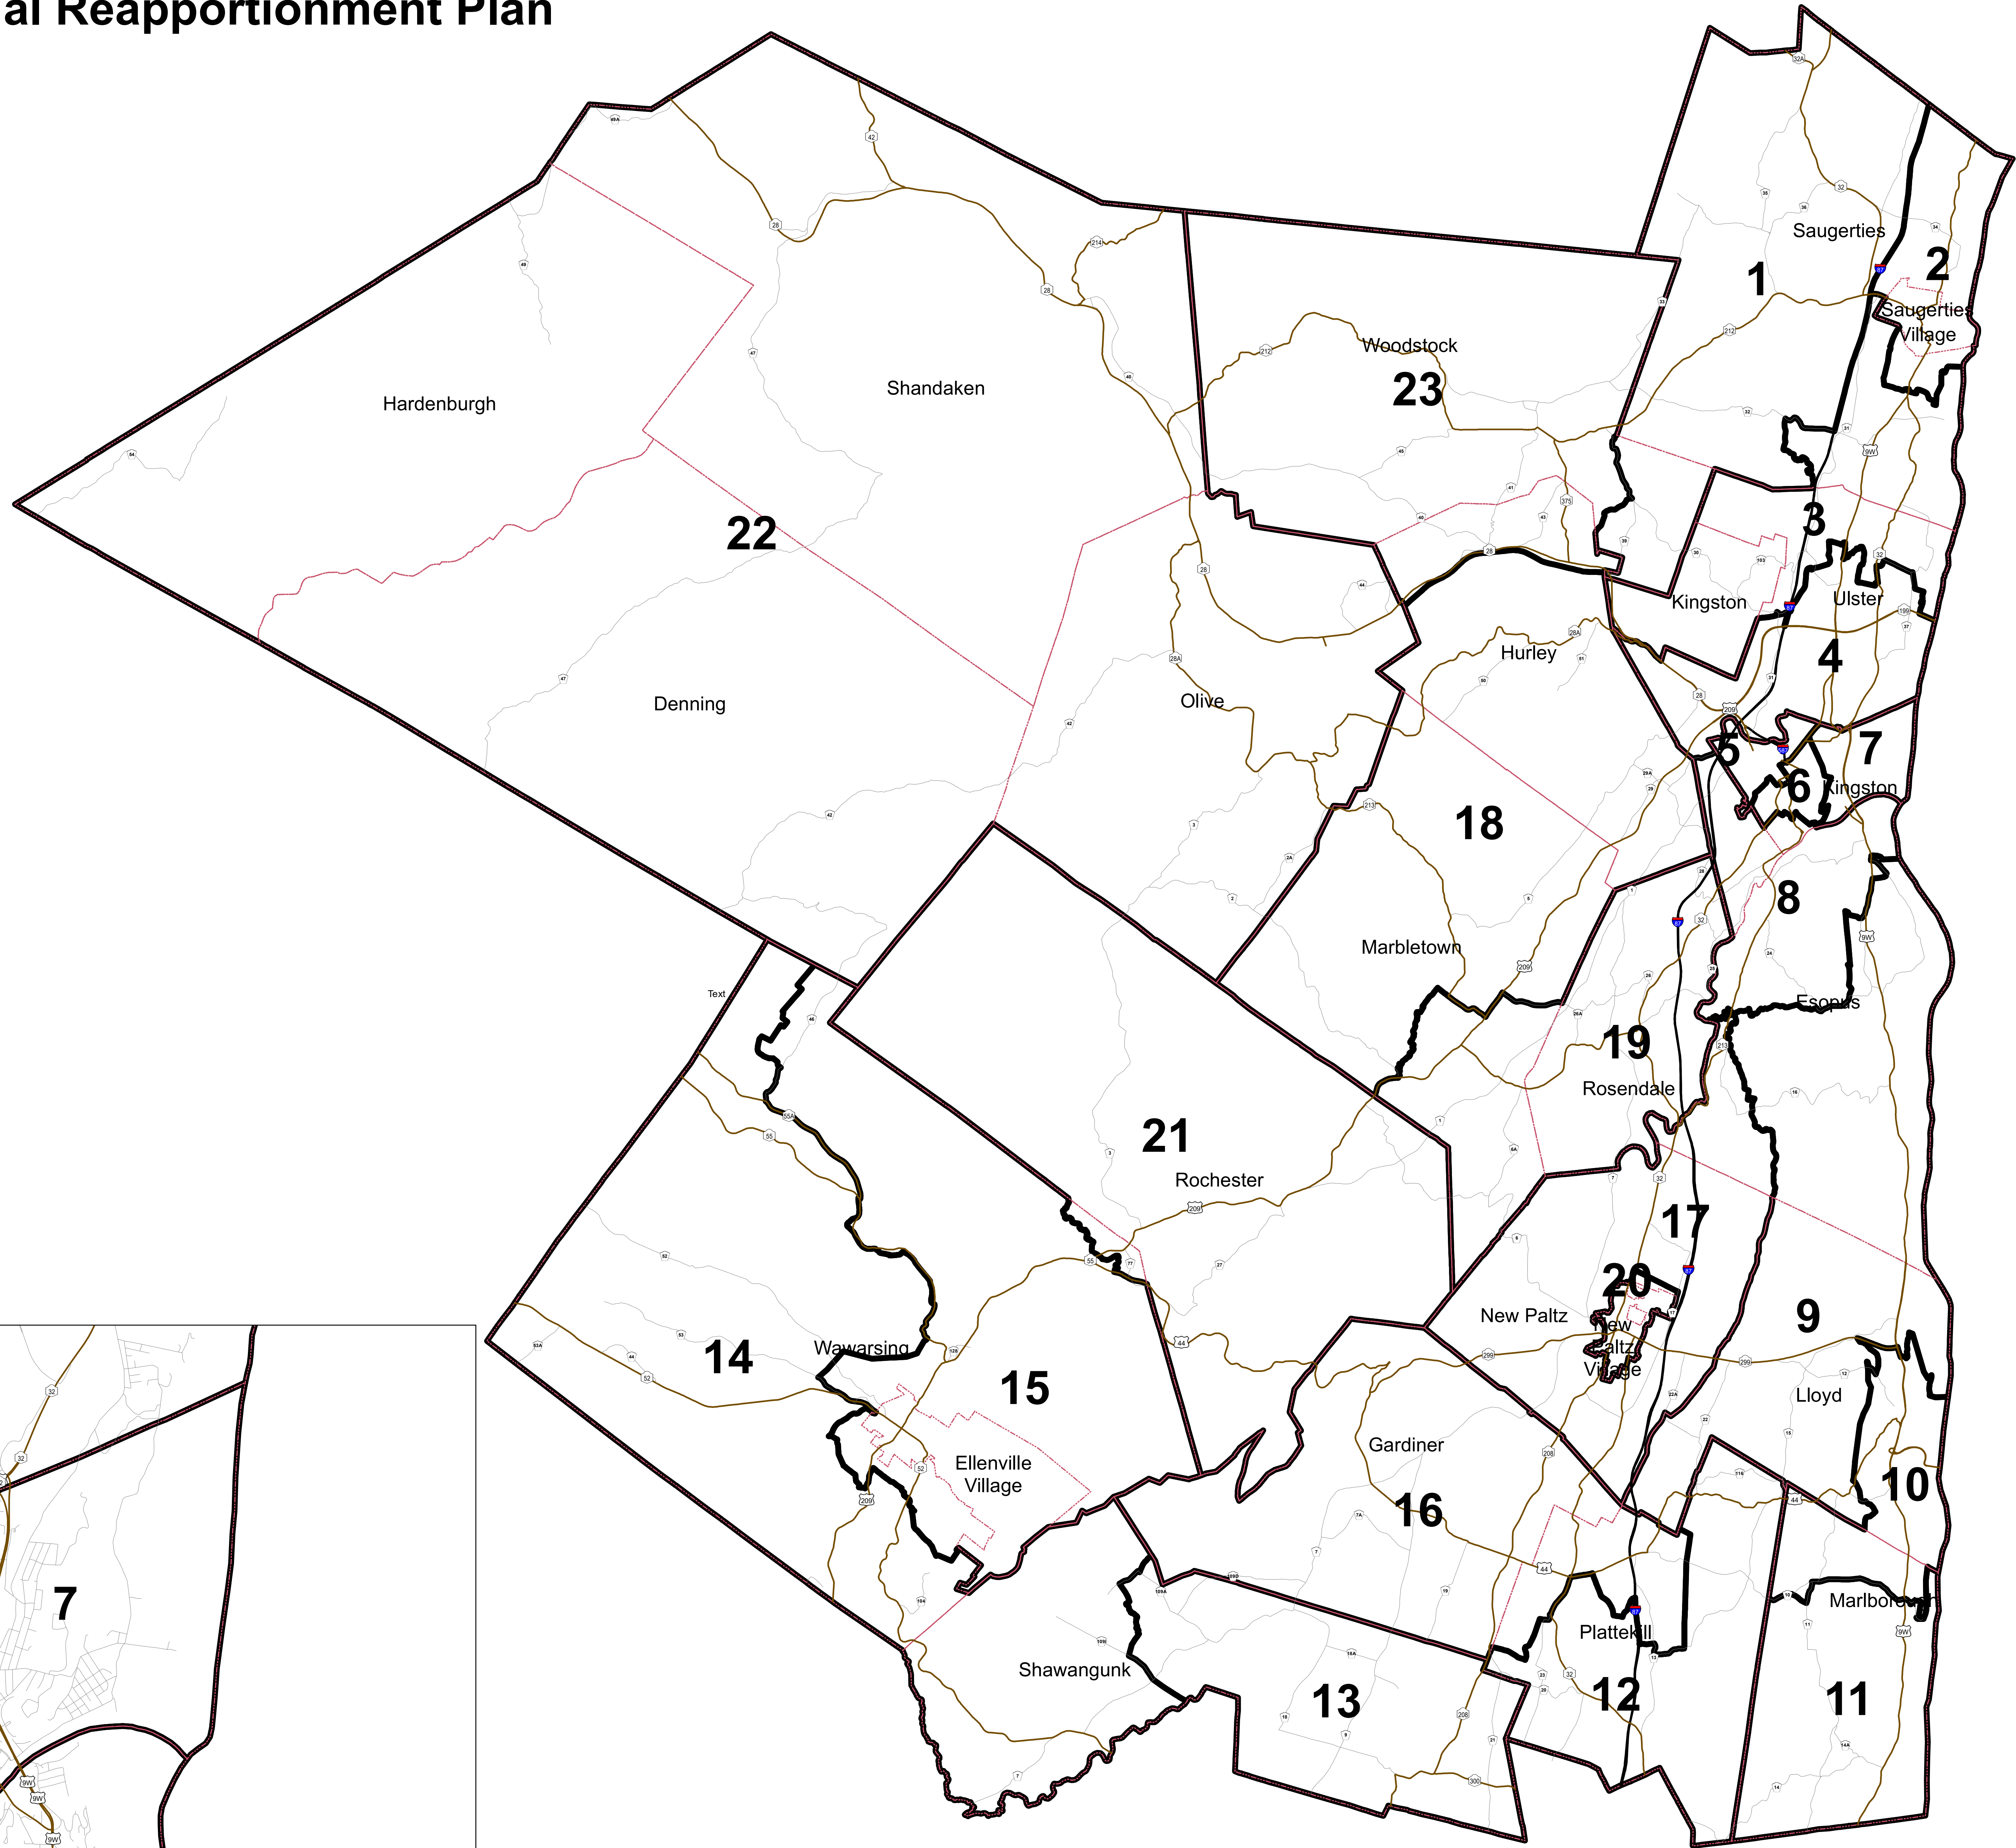

Ulster County Final Reapportionment Plan

12/29/22

Legend

- County Route
- Municipal Boundaries
- Final Legislative Districts
- U.S. and State Highway
- Interstate Highway

City of Kingston