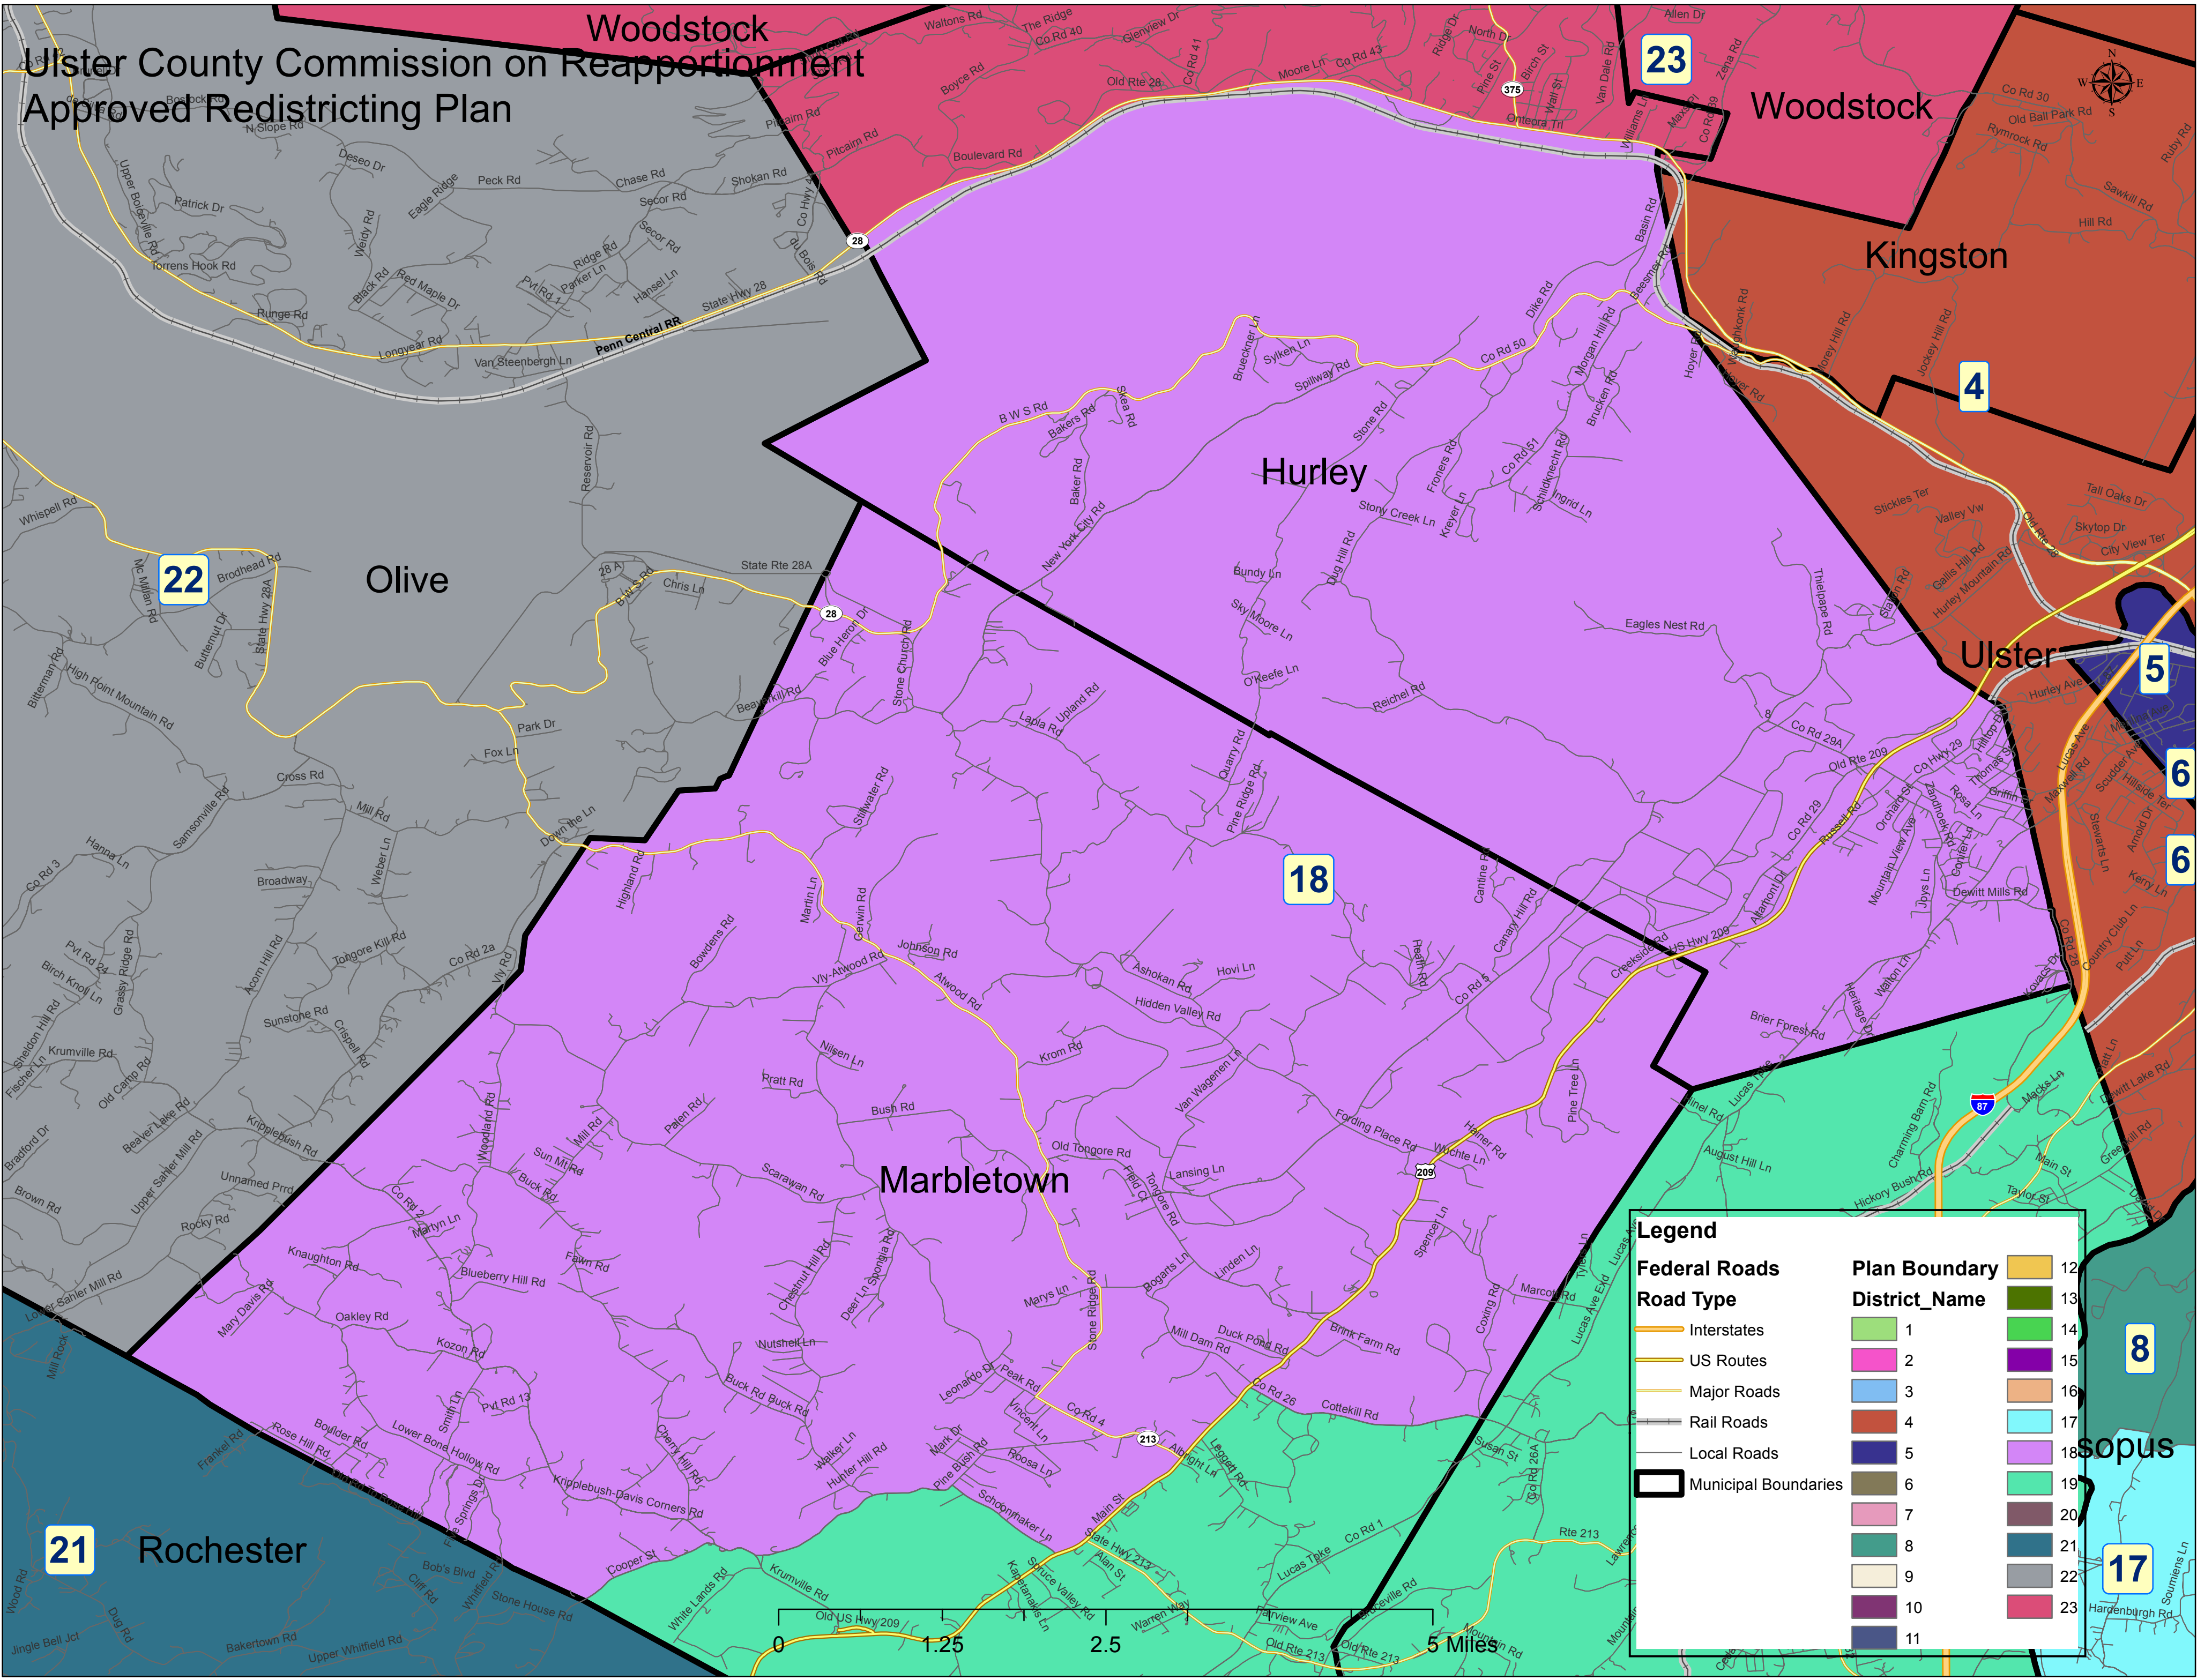

Ulster County Commission on Reapportionment Approved Redistricting Plan

Legend

Federal Roads	Plan Boundary	12
Road Type	District Name	13
Interstates	1	14
US Routes	2	15
Major Roads	3	16
Rail Roads	4	17
Local Roads	5	18
Municipal Boundaries	6	19
	7	20
	8	21
	9	22
	10	23
	11	

0 1.25 2.5 5 Miles

8

17

21

6

6

5

4

23

22

21

18