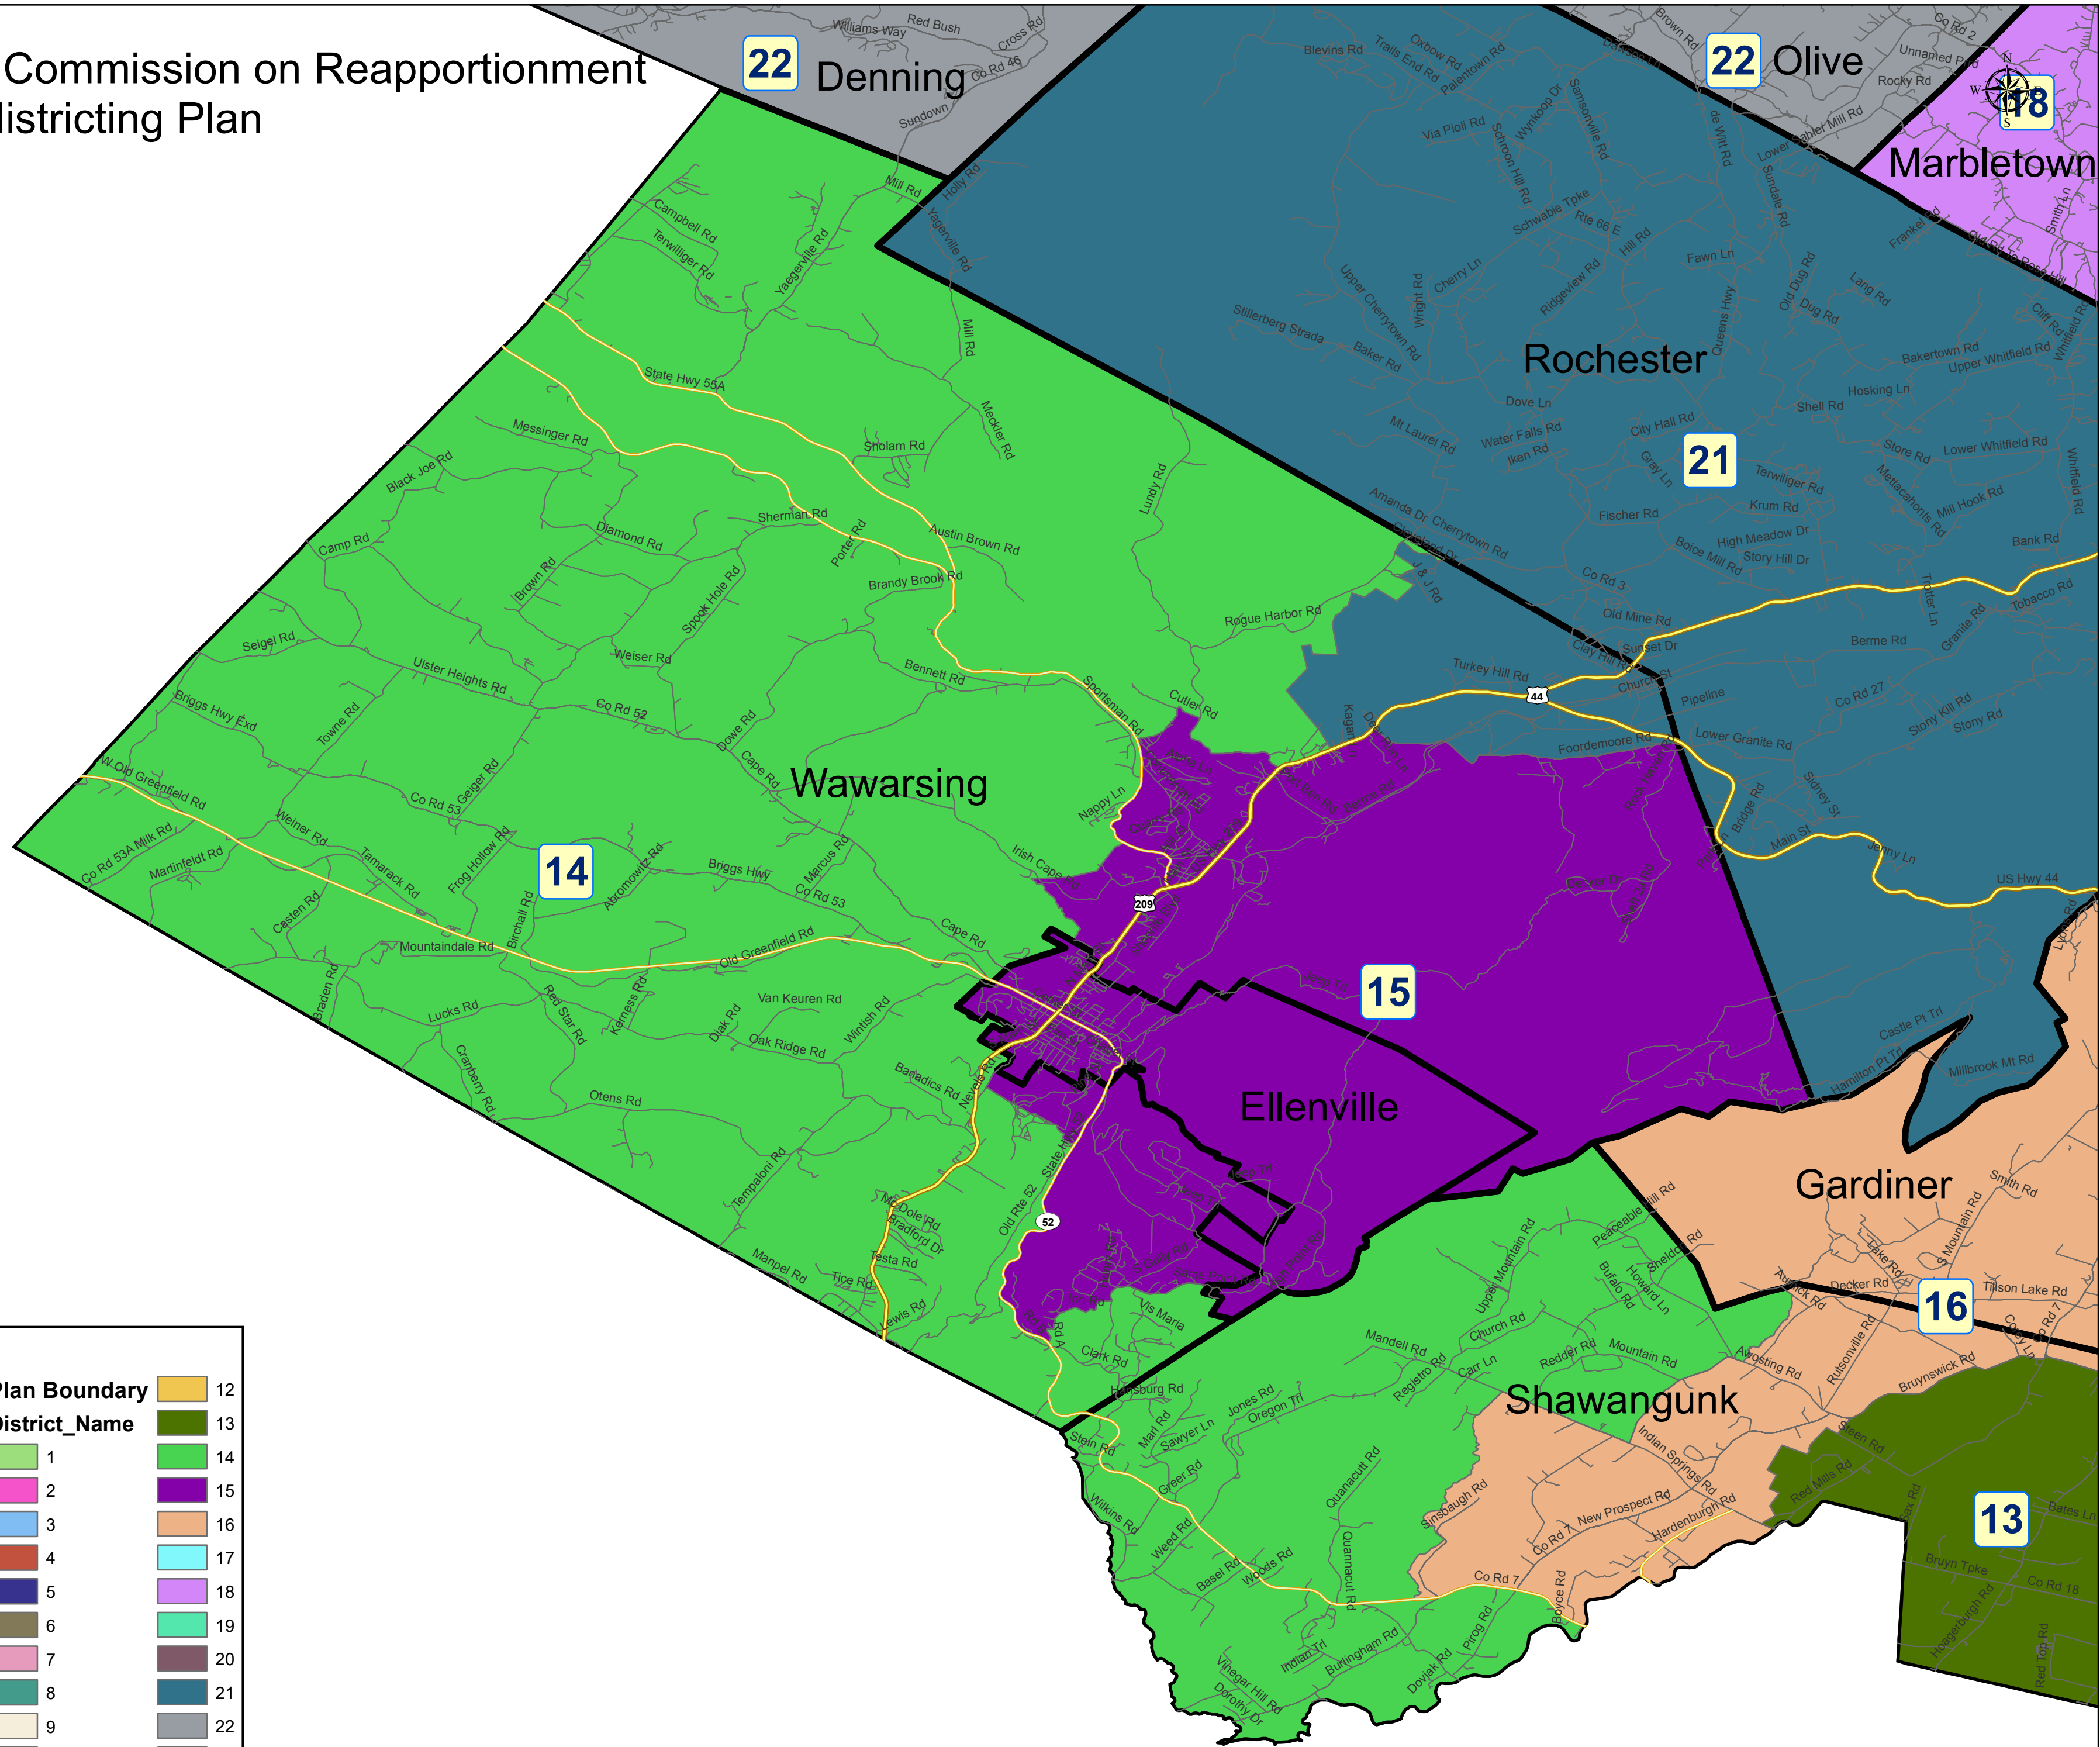

# Ulster County Commission on Reapportionment Approved Redistricting Plan

**Legend**

<b>Federal Roads</b>	<b>Plan Boundary</b>	12
<b>Road Type</b>	<b>District_Name</b>	13
Interstates	1	14
US Routes	2	15
Major Roads	3	16
Rail Roads	4	17
Local Roads	5	18
Municipal Boundaries	6	19
	7	20
	8	21
	9	22
	10	23
	11	

0 2 4 8 Miles