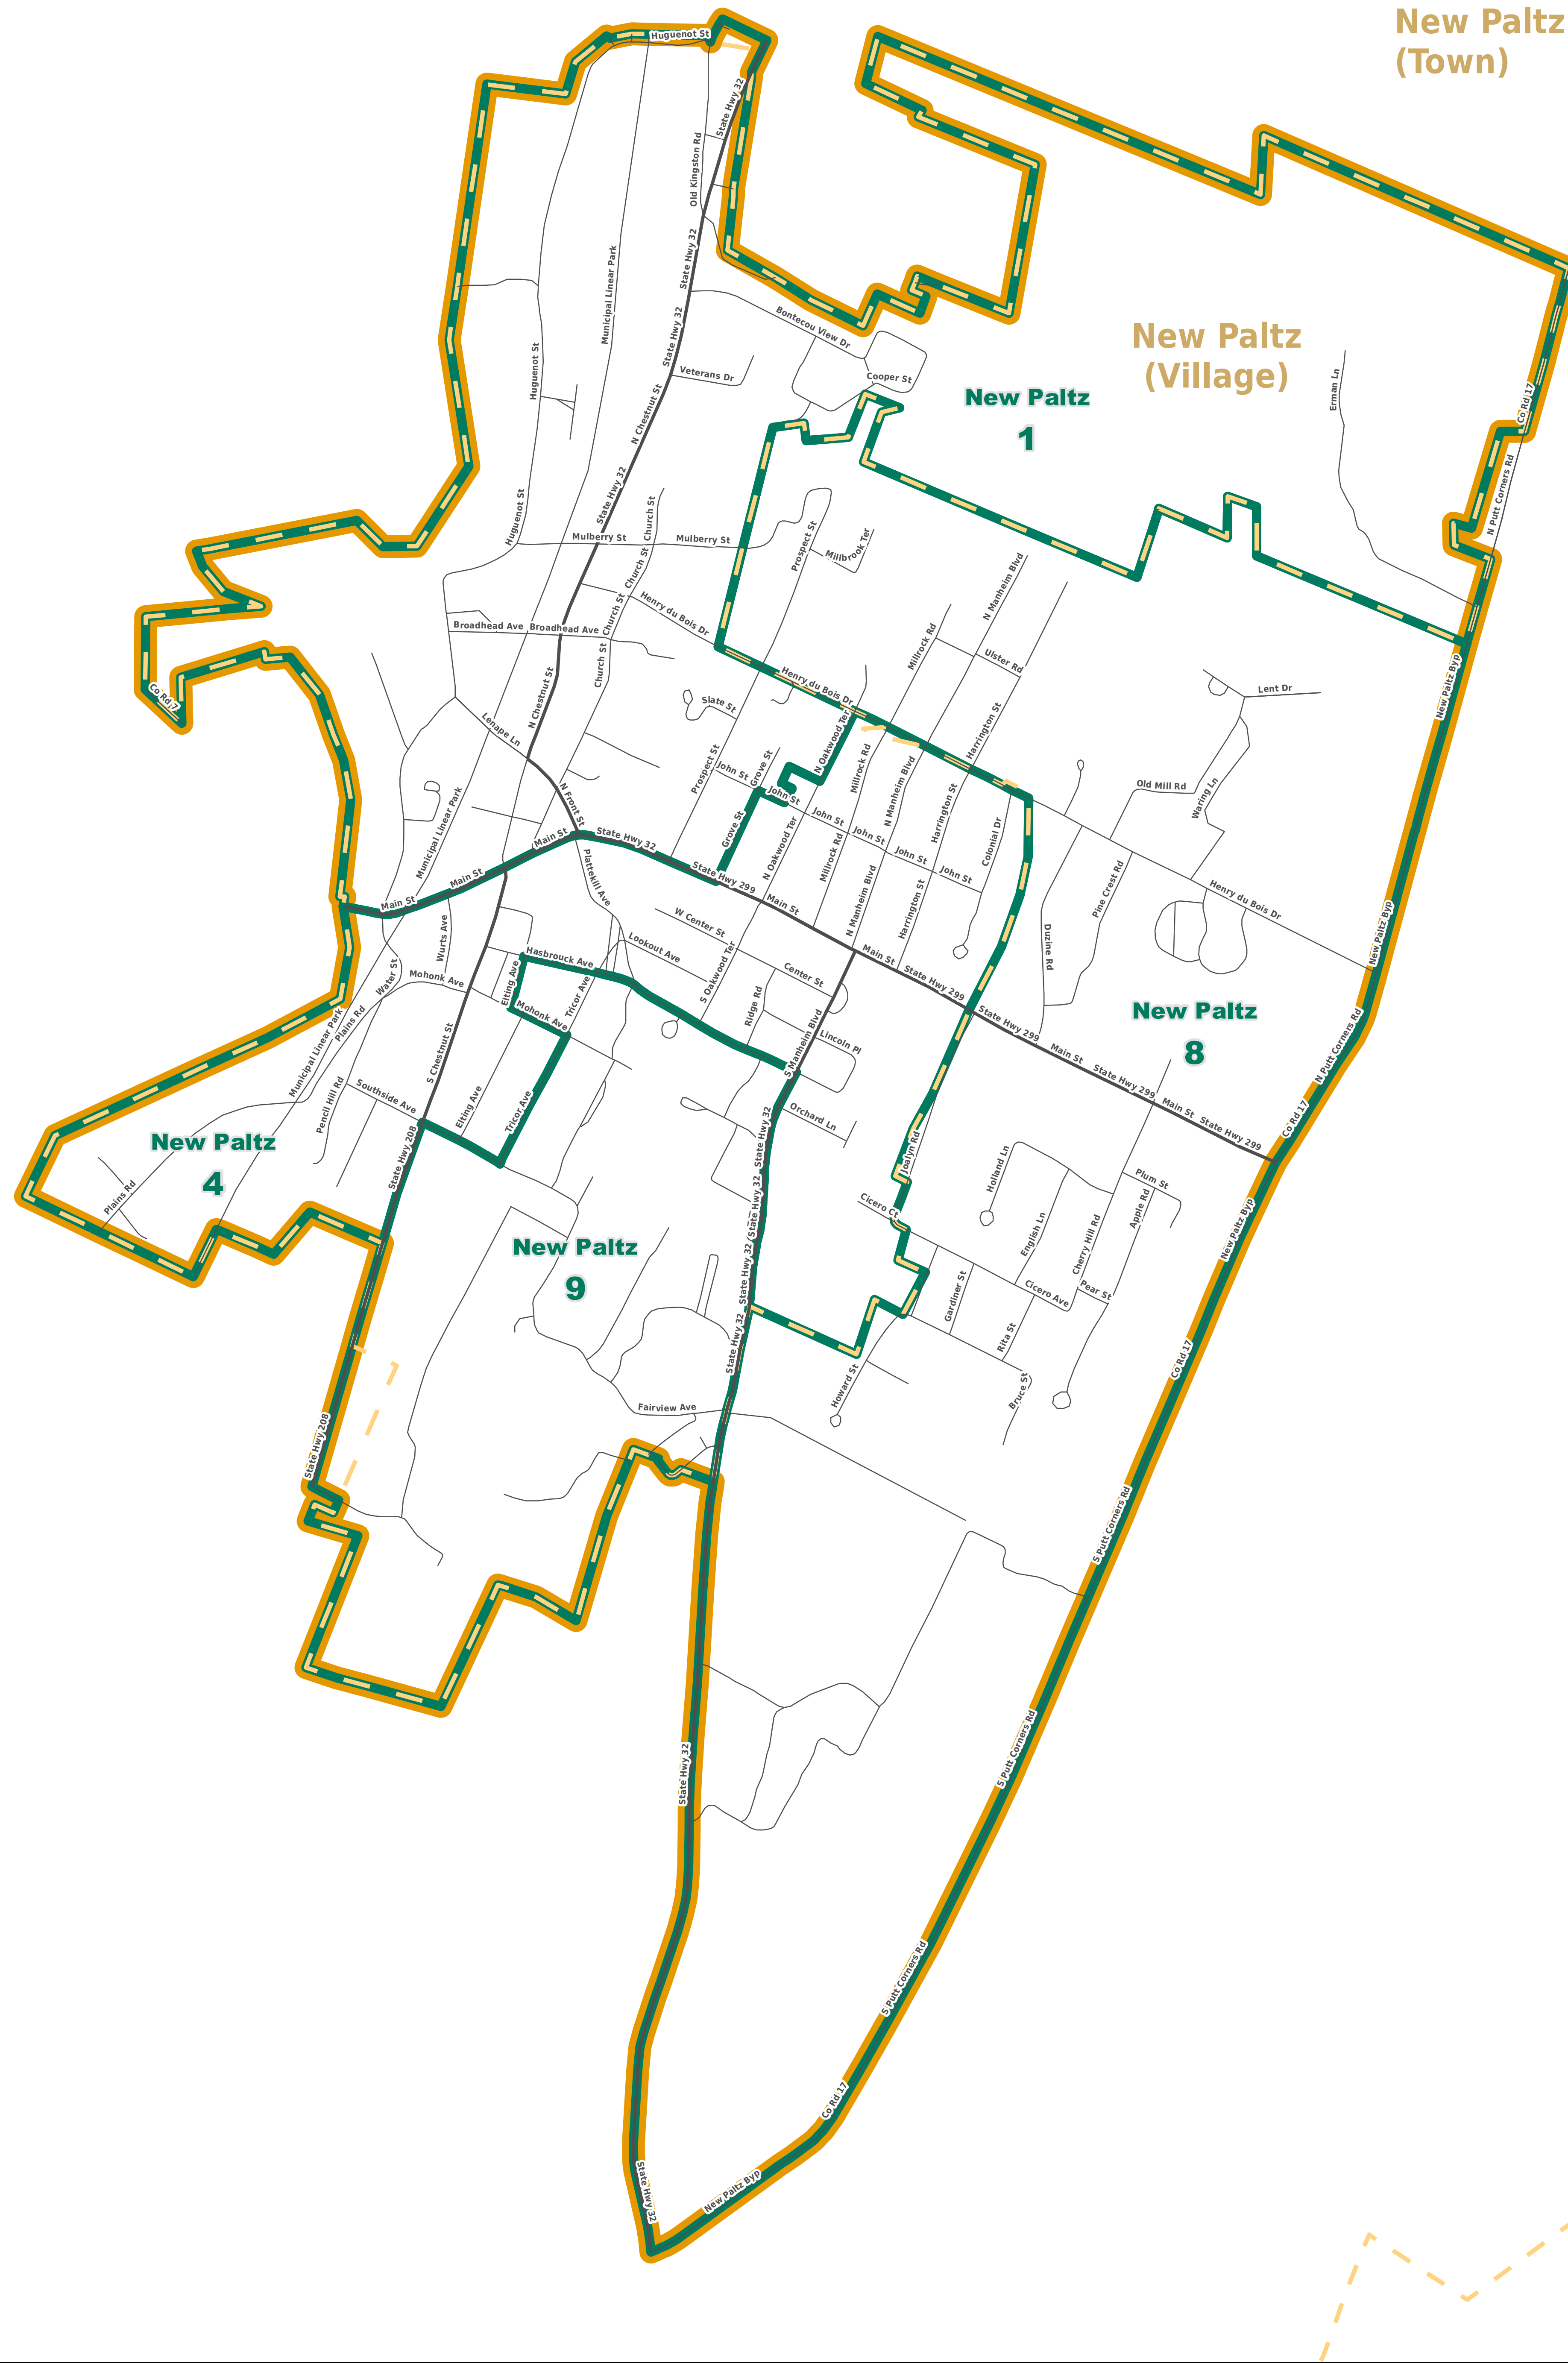

New Paltz
(Town)

Lloyd

-  Election Districts
-  Legislative District Highlight
-  Municipal Boundary
-  Roads

Legislative District 20